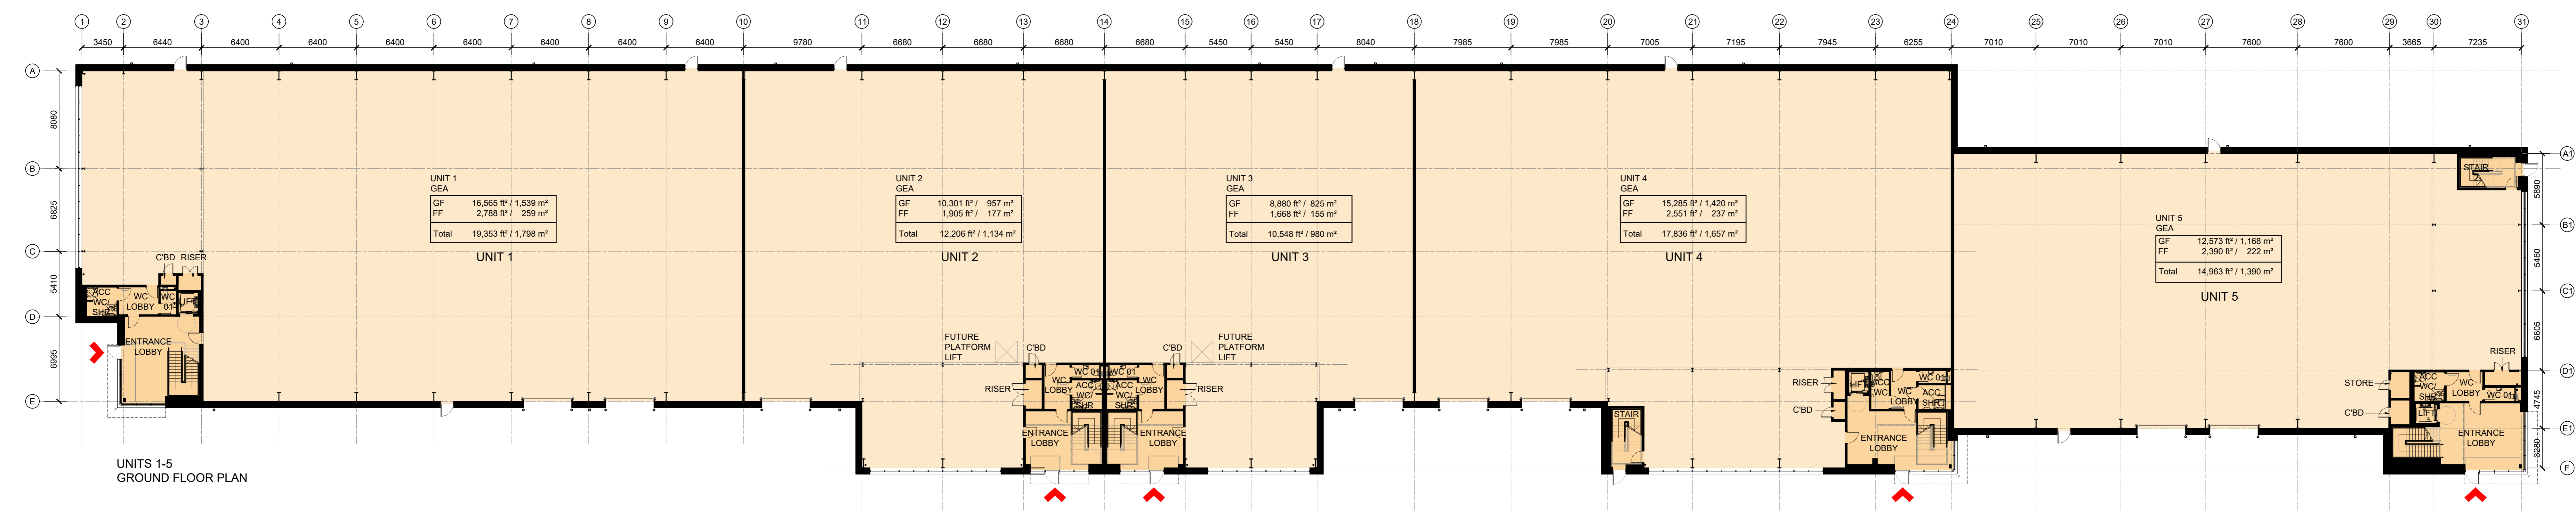

UNITS 1-5
GROUND FLOOR PLAN